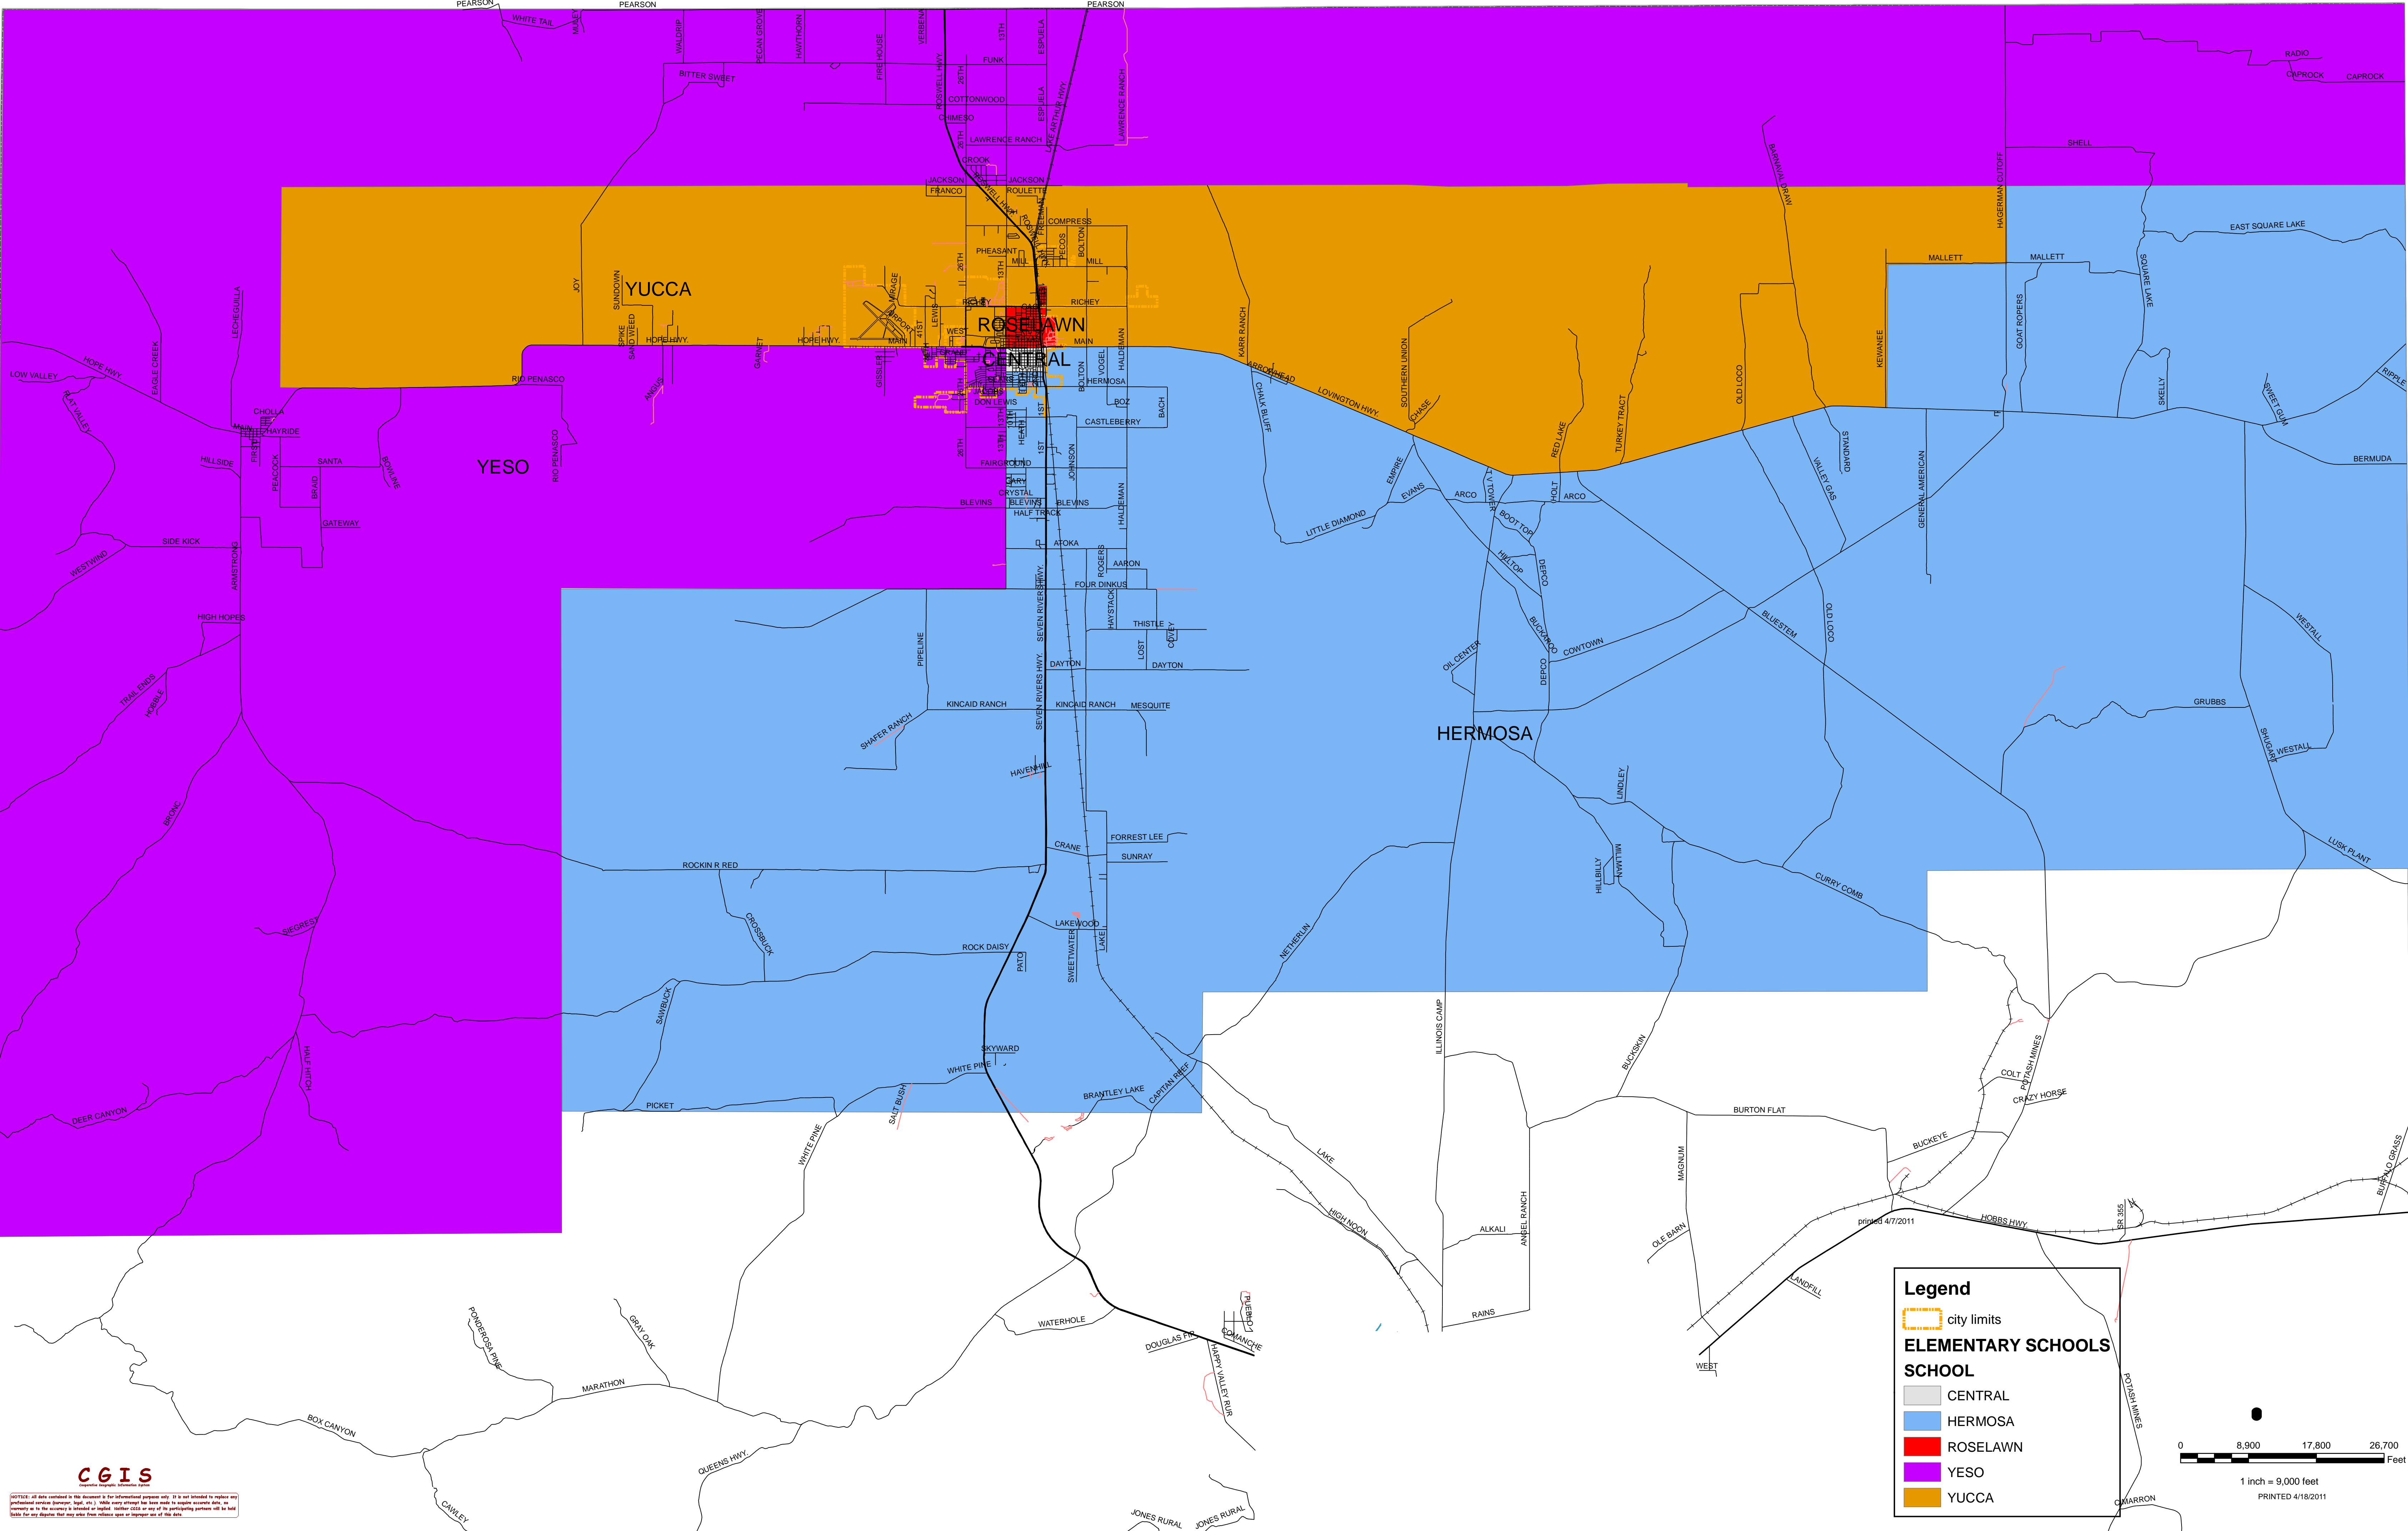

# ARTESIA ELEMENTARY SCHOOL DISTRICTS

**Legend**

- city limits
- ELEMENTARY SCHOOLS**
- SCHOOL**
- CENTRAL
- HERMOSA
- ROSELAWN
- YESO
- YUCCA